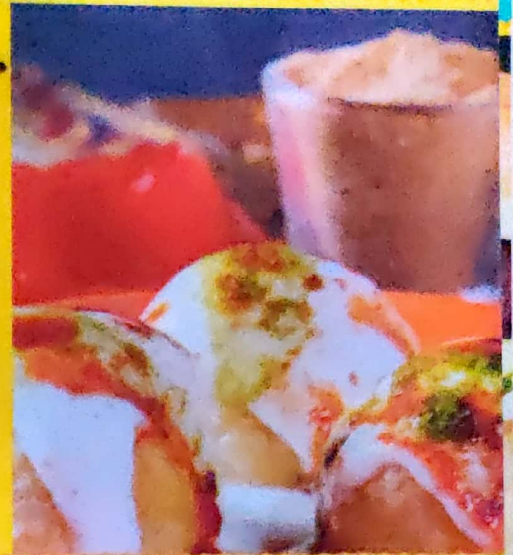

Dahi Chat

Serving in 15 min

Kanji Vada [2 Pcs]	50/-
Dahi Kachori Chat	70/-
Dahi Pakodi Chat [3 Pcs]	70/-
Disco Chat	70/-
Dahi Puri Chat [4 Pcs]	80/-
Papdi Chat [delhi Chat]	80/-
Dahi Vada [2 Pcs]	80/-
Kashmiri Chat	80/-
Basket Chat [gangour Special]	90/-
Raj Kachori	100/-